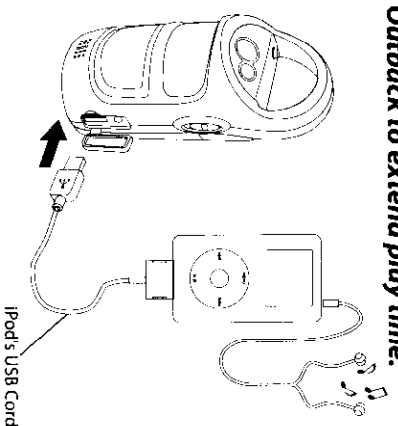

Powering iPod

1. Set "POWER" Switch to "OFF"

(Make sure that Outback is fully charged)

2. Extend play time on iPod*

While playing iPod®, if the power is getting low, just plug it into USB port of Outback to extend play time.