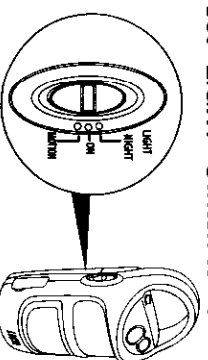

1. Set as "NIGHT LIGHT" (see above)
2. Plug AC adapter into the unit

• Light turns on automatically at blackout

Using Outback as... Motion Detector Light

No Need To Look For Light Switch!

Outback detects motion within 12 feet and activates the LED lamp for safety (stays lit about 15 seconds for passing, and keeps lit as long as you stay in front).

* Works with or without AC adapter.

1. Set "POWER" Switch to "ON"

2. Set "LIGHT" Switch to "MOTION"

Using Outback as... Portable LED Lamp

1. Set "POWER" Switch to "ON"

2. Set "LIGHT" Switch to "ON"

• Light stays on until turn "POWER" switch to "OFF"