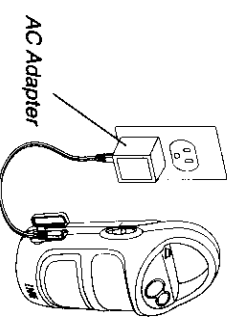

* Works with or without AC adapter.

1. Set "POWER" Switch to "ON"

2. Set "LIGHT" Switch to "NIGHT"

Using Outback as... Blackout Emergency Light

Never Leaves You In The Dark!

Outback turns itself on when power failure occurs. No need to look for matches to light the candles.

1. Set as "NIGHT LIGHT" (see above)
2. Plug AC adapter into the unit

• Light turns on automatically at blackout

Using Outback as... Motion Detector Light

No Need To Look For Light Switch!

Outback detects motion within 12 feet and activates the LED lamp for safety (stays lit about 15 seconds for passing, and keeps lit as long as you stay in front).