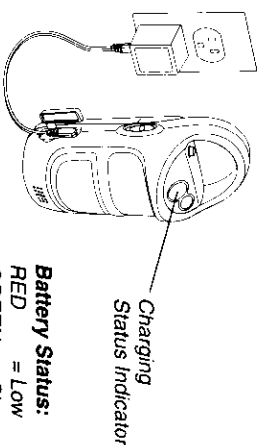

Recharging Outback

Always keep Outback plugged to AC Adapter when it is at home

Battery Status:
RED = Low
GREEN = Charged*

*Battery indicator shows the level of voltage. Even if turns to green, still needs to be charged 12 hours to be fully charged.

Specifications

Power Source: DC 9V
AC Adapter: AC120V 60Hz 9W
Power Output (USB / 5 mm Jack) : DC 5V
Motion Sensor Range - 12 feet, 100 degree radius
Photo Electric Sensor - Activated in 5 Lux or under
Batteries: AAA NiMH 4.8V 600mAh x 1
Dimensions (approx.): 3" W x 2.5" D x 6"H
Weight : 9 oz
Charging Time: 12 Hours
Operating Life Cycle: about 500 times
Operating Temperature: 32°F to 104°F (0°C to 40°C)
Storage Temperature: 5°F to 113°F (-15°C to 45°C)

Lights:

Flash Light - 4 Super Bright White LEDs

Accessories:

AC Adapter (Included)
Cell Phone Power Tips and Cord (Included)
Car Adapter (Optional)

Charging Capability:

If Outback is charged fully,
1 hour fast charge can provide:
• up to 5 hours music play on iPod
• up to 1 hours video play on iPod Video

Hand Crank Generator:

2 minutes of cranking can provide:
• 30 minutes of flashlight.
• 5 minutes cell phone talk time.
• 2 minutes of iPod playing time.

USB

TELEDEX Limited Warranty

TELEDEX INC. warrants these products to the original purchaser to be free from defective material and workmanship. The product will be repaired or replaced at our option, for up to one year when returned with proof of purchase to the address below. Include a check or money order for $8.00 to cover postage.
TELEDEX INC. 1 Atlas St. Kenilworth, NJ 07033

This limited warranty covers manufacturing defects in materials and workmanship encountered in normal, and, except to the extent otherwise expressly provided in this statement, non-commercial use of this product and shall not apply to the following: applications but not limited to; damage which occurs in shipment; applications and users for which this product was not intended; failures or problems which are caused by products or equipment not supplied by TeleDEX Inc.; accidents, misuse, abuse, neglect, misapplication, fire, water, lightning or other acts of nature; incorrect electrical line voltage, fluctuations or surges; damage caused by improper installation; product alteration or modification; improper or unauthorized repair, exterior finish or cosmetic damage; failure to follow operating instructions; customer adjustments; maintenance and environmental instructions that are covered and prescribed in the instruction book; use of non-Dataxx or unauthorized parts, supplies, accessories or equipment which damage this product or result in service problems; failures or problems due to incompatibility with other equipment.