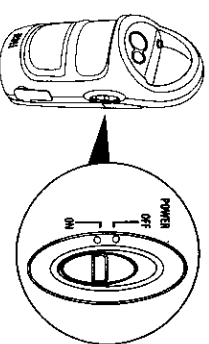

Using Outback as... Motion Detector Light

No Need To Look For Light Switch!

Outback detects motion within 12 feet and activates the LED lamp for safety (stays lit about 15 seconds for passing, and keeps lit as long as you stay in front).

* Works with or without AC adapter.

1. Set "POWER" Switch to "ON"