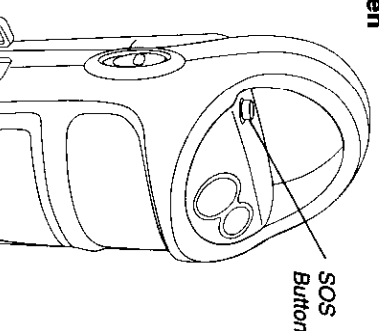

Using SOS Siren

Generates 100dB alert sound for emergency situations.

1. Press SOS Button to activate Siren
2. Press SOS Button again to stop Siren