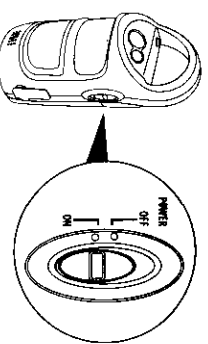

1. Set "POWER" Switch to "ON"

2. Set "LIGHT" Switch to "NIGHT"

3. Plug AC adapter into the unit

4. Let it charge for 12 hours.

Using Outback as... Automatic Night Light

Energy Saver (Dimmer Lighting)

When the LIGHT switch is set on "NIGHT", the unit functions as dusk to dawn night light.