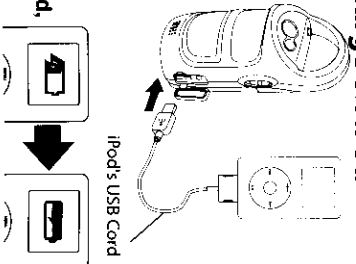

* 1 Hour Fast charge on iPod*

Turn iPod® off and connect it to Outback for 1 hour fast recharge.

NOTE: If your iPod (except shuffle) is completely discharged, iPod's display will change as shown: If iPod does not wake up, you need to reboot iPod. Please refer to iPod's manual.

Make sure to disconnect iPod® from Outback within **one hour**. (iPod® may lose the power gained from Outback.)