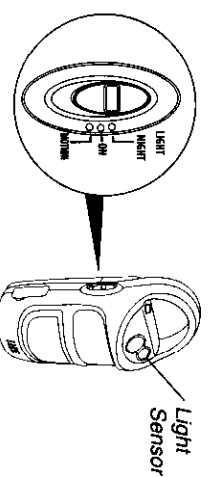

2. Set "LIGHT" Switch to "NIGHT"