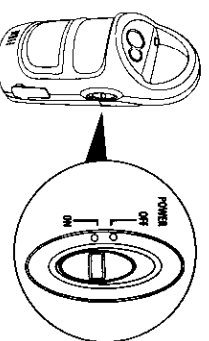

* Works with or without AC adapter.

1. Set "POWER" Switch to "ON"

2. Set "LIGHT" Switch to "MOTION"

Using Outback as... Portable LED Lamp

1. Set "POWER" Switch to "ON"

2. Set "LIGHT" Switch to "ON"

• Light stays on until turn "POWER" switch to "OFF"