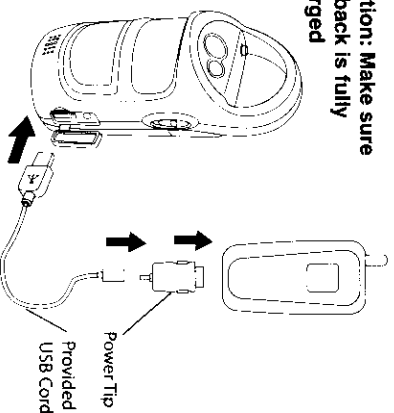

3. Connect Cell Phone to Outback

Caution: Make sure Outback is fully charged

You can use your cell phone while Outback is connected. If the cell phone is not used, please make sure to disconnect cell phone from Outback within **one hour**. (Some cell phone may lose the power gained from Outback.)

Powering iPod

1. Set "POWER" Switch to "OFF"

(Make sure that Outback is fully charged)

2. Extend play time on iPod*

While playing iPod®, if the power is getting low, just plug it into USB port of Outback to extend play time.