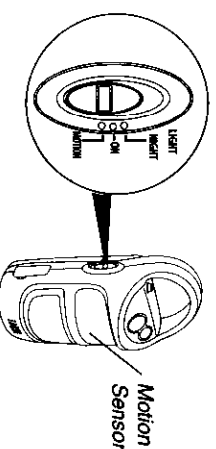

1. Set as "NIGHT LIGHT" (see above)
2. Plug AC adapter into the unit

• Light turns on automatically at blackout

Using Outback as... Motion Detector Light

No Need To Look For Light Switch!

Outback detects motion within 12 feet and activates the LED lamp for safety (stays lit about 15 seconds for passing, and keeps lit as long as you stay in front).

* Works with or without AC adapter.

1. Set "POWER" Switch to "ON"

2. Set "LIGHT" Switch to "MOTION"

Using Outback as... Portable LED Lamp

1. Set "POWER" Switch to "ON"

2. Set "LIGHT" Switch to "ON"

• Light stays on until turn "POWER" switch to "OFF"