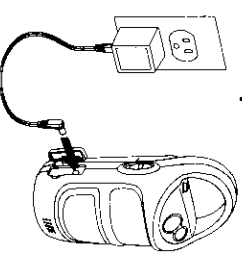

Sentina OUTBACK LED-98

User's Manual

RECHARGEABLE Power Bank

Congratulations!

You now own one of the most advanced Rechargeable Power Bank with Bright LED Lamp and iPod® & Cell Phone USB Charger

Getting Started

1. Set "POWER" Switch to "ON"

2. Set "LIGHT" Switch to "NIGHT"

3. Plug AC adapter into the unit

4. Let it charge for 12 hours.

Using Outback as... Automatic Night Light

Energy Saver (Dimmer Lighting)

When the LIGHT switch is set on "NIGHT", the unit functions as dusk to dawn night light.

* Works with or without AC adapter.

1. Set "POWER" Switch to "ON"

2. Set "LIGHT" Switch to "NIGHT"

Using Outback as... Blackout Emergency Light

Never Leaves You In The Dark!

Outback turns itself on when power failure occurs. No need to look for matches to light the candles.