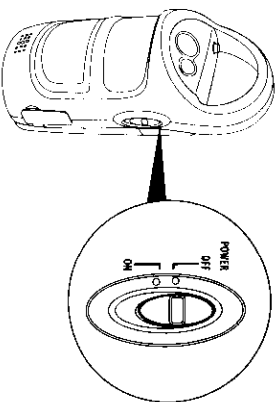

Powering Cell Phone

1. Set "POWER" Switch to "OFF"

(Make sure that Outback is fully charged)

2. Select Cell Phone Power Tip

Power Tips and compatible cell phone models.