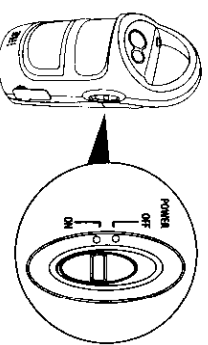

Using Outback as... Automatic Night Light

Energy Saver (Dimmer Lighting)

When the LIGHT switch is set on "NIGHT", the unit functions as dusk to dawn night light.

* Works with or without AC adapter.

1. Set "POWER" Switch to "ON"